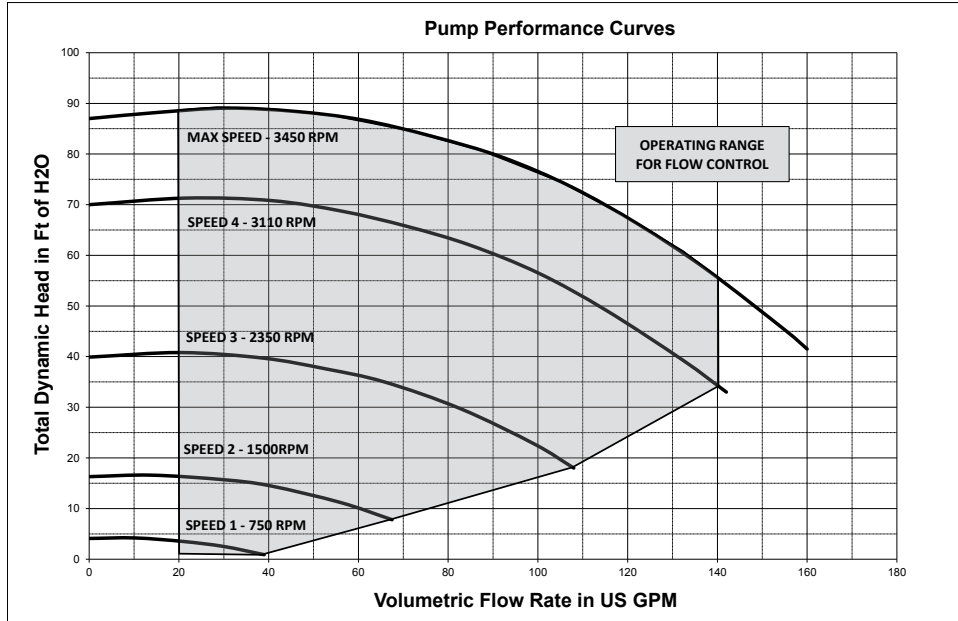

Decibels (dB)

**1.5-HP pool pump. Sources: American Speech-Language-Hearing Association, OSHA.

INTELLIFLO[®] VSF

VARIABLE SPEED AND FLOW PUMP

CONSISTENT FLOW CONTROL FOR THE HIGHEST ENERGY SAVINGS AND ULTIMATE SYSTEM PERFORMANCE.

PERFORMANCE CURVES

The IntelliFlo VSF Variable Speed and Flow Pump has earned the Eco Select[®] brand distinction as one of the greenest and most efficient choices from Pentair.

The TradeGrade family of products is exclusively made for and sold by the world's most demanding pool professionals.