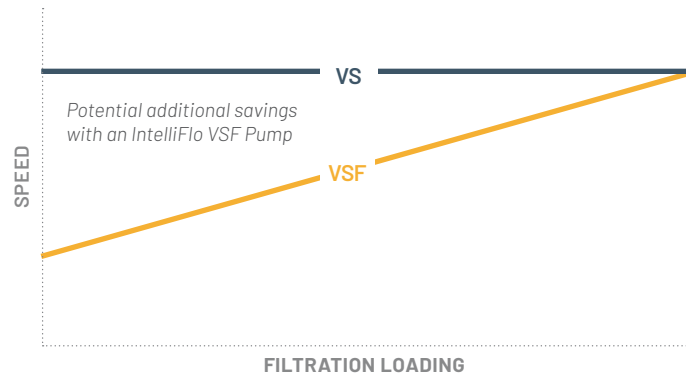

POTENTIAL SAVINGS WITH AN INTELLIFLO VSF VARIABLE SPEED AND FLOW PUMP

Estimated pump savings per year*	Energy cost per kilowatt hour (kWh)	Estimated pump savings after five years
up to \$1,500	\$0.16	up to \$7,500
up to \$1,800	\$0.20	up to \$9,000
up to \$2,700	\$0.30	up to \$13,500

ALL AROUND THE POOL, PRECISION PAYS.

ADJUSTS TO YOUR POOL'S UNIQUE NEEDS

Every pool design is different, and conditions change, such as when filters accumulate debris over time. Other variable speed pumps require guesswork to set, and they don't adjust for flow changes. But, the IntelliFlo® VSF Pump does and always delivers just the right flow.

SET IT AND FORGET IT

Just set the desired flow rate, and the IntelliFlo VSF Pump will adjust as needed to maintain it. It's that simple. There's no more guesswork. Kick back and enjoy your pool while the IntelliFlo VSF Pump supplies consistent flow for peak performance.

ENERGY SAVINGS WITH FLOW CONTROL

Traditional variable speed pumps are set to run faster than needed early in the filtration cycle to compensate for flow reduction later as debris accumulates in the filter. The IntelliFlo VSF Pump adjusts flow throughout the cycle to minimize energy use.