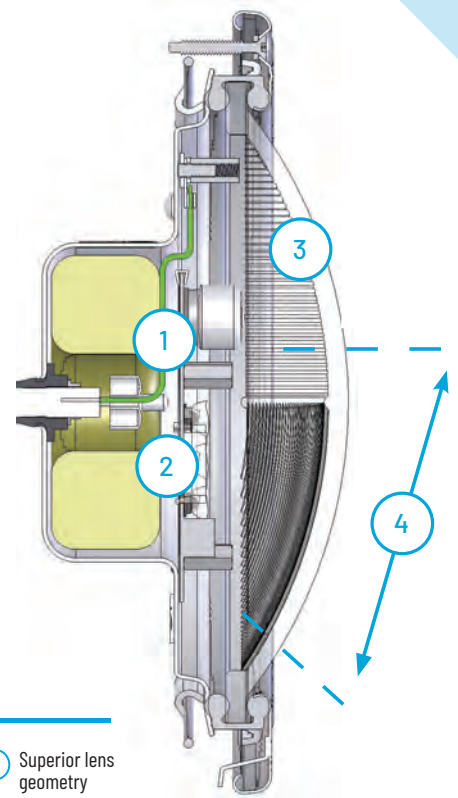

## BETTER LIGHT DISPERSION.

The innovative lens geometry and reflector design of the IntelliBrite 5g Lights provide a choice in positioning based on a pool's shape and layout. The default wide mode is used for lights in the side of pools, while the narrow mode is used for lighting under diving boards and can illuminate the length of the pool. Plus, the IntelliBrite 5g's light beam distribution eliminates "hot spots" and glare.